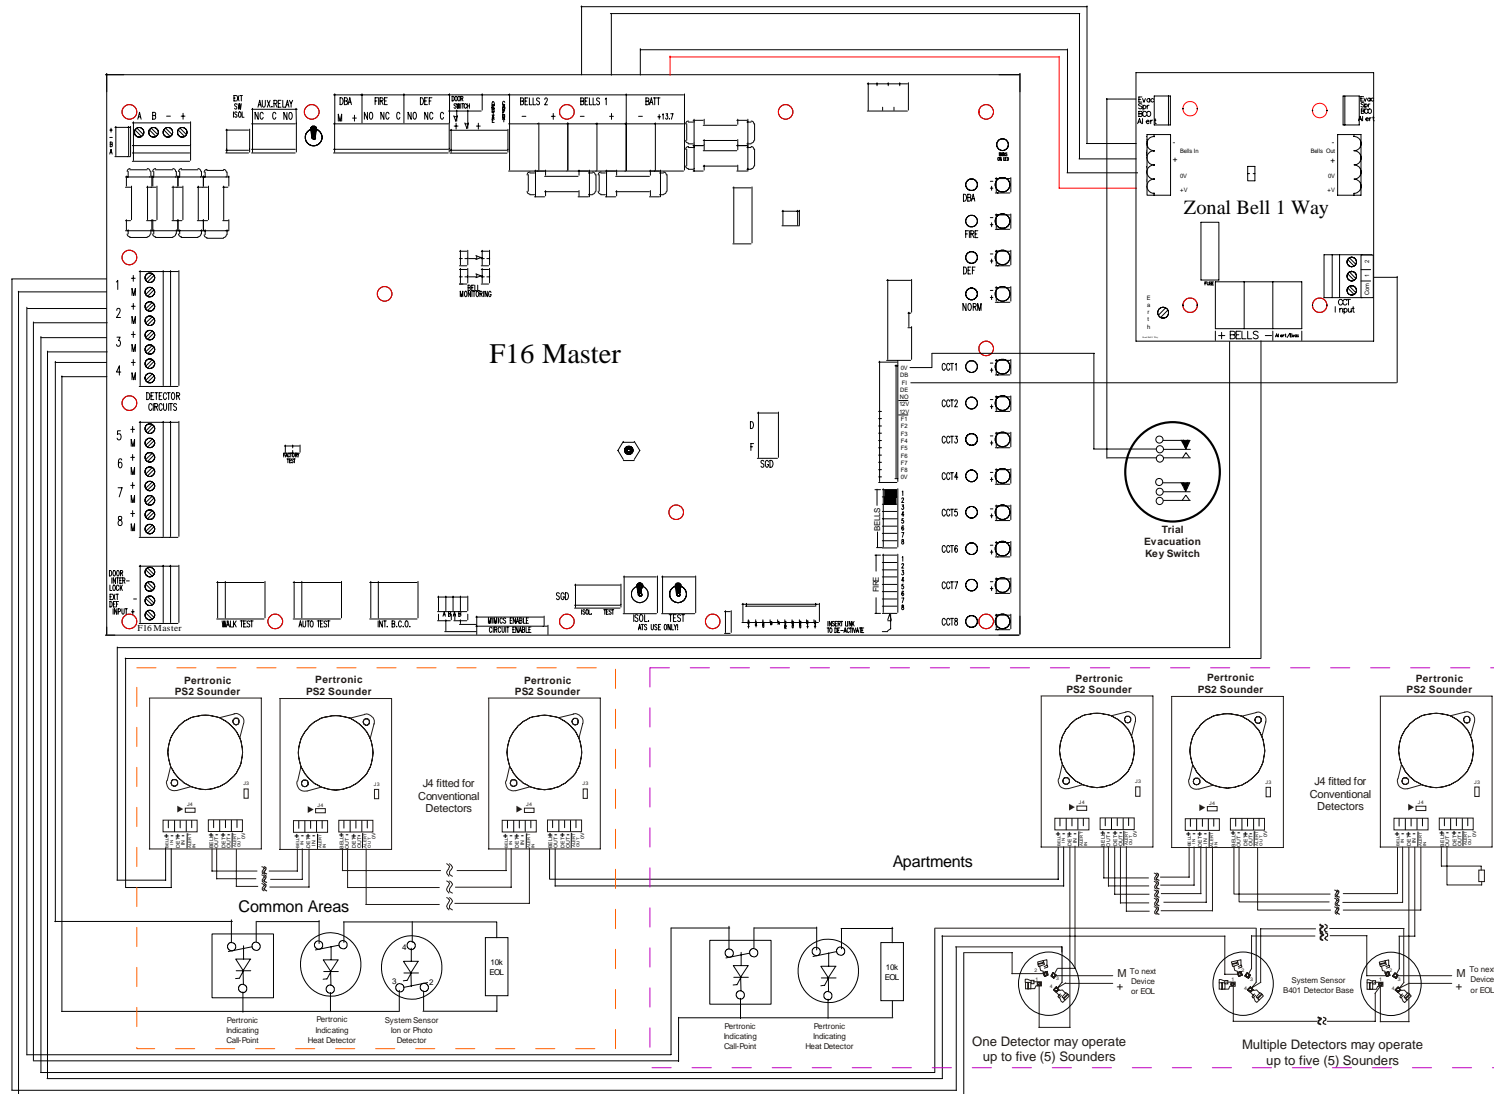

F16 Conventional Panel

Type 5 with Zonal Bell Board

CONNECTIONS:

OPERATION:

1) When an Apartment Smoke Detector on Circuit 1 or 3 operates:
  - (a) PS2 Sounder(s) within the affected apartment operate
  - (b) the 'BELL1' relay remains inactive, therefore the Zonal Bell Board does not operate the global Evacuate alarm through all PS2 Sounders
2) When an Apartment Heat Detector or Manual Call-Point on Circuit 2 operates:
  - (a) the 'BELL1' relay and the 'Common Fire' open-collector output activate sounding the general Evacuate alarm through all PS2 Sounders
3) When a Common Area Manual Call-Point, Heat Detector or Smoke Detector on Circuit 4 operates:
  - (a) the 'BELL1' relay and the 'Common Fire' open-collector output activate sounding the general Evacuate alarm through all PS2 Sounders

CIRCUIT ASSIGNMENT GUIDE

Link	Apartment (Smokes)	Apartment (Heats & MCPs)	Common Area (Smokes, Heats & MCPs)
Configuration	Indicator Only	Normal	Normal
Bells	IN	OUT	OUT
Fire	IN	OUT	OUT

Note that this Table is indicative only

Title:	F16 Conventional Panel: Type 5 with Zonal Bell Board
Issue Number:	Issue 1.0
Date:	31 August, 2005
Drawing:	G M Tustin
Checked:	B A Peels