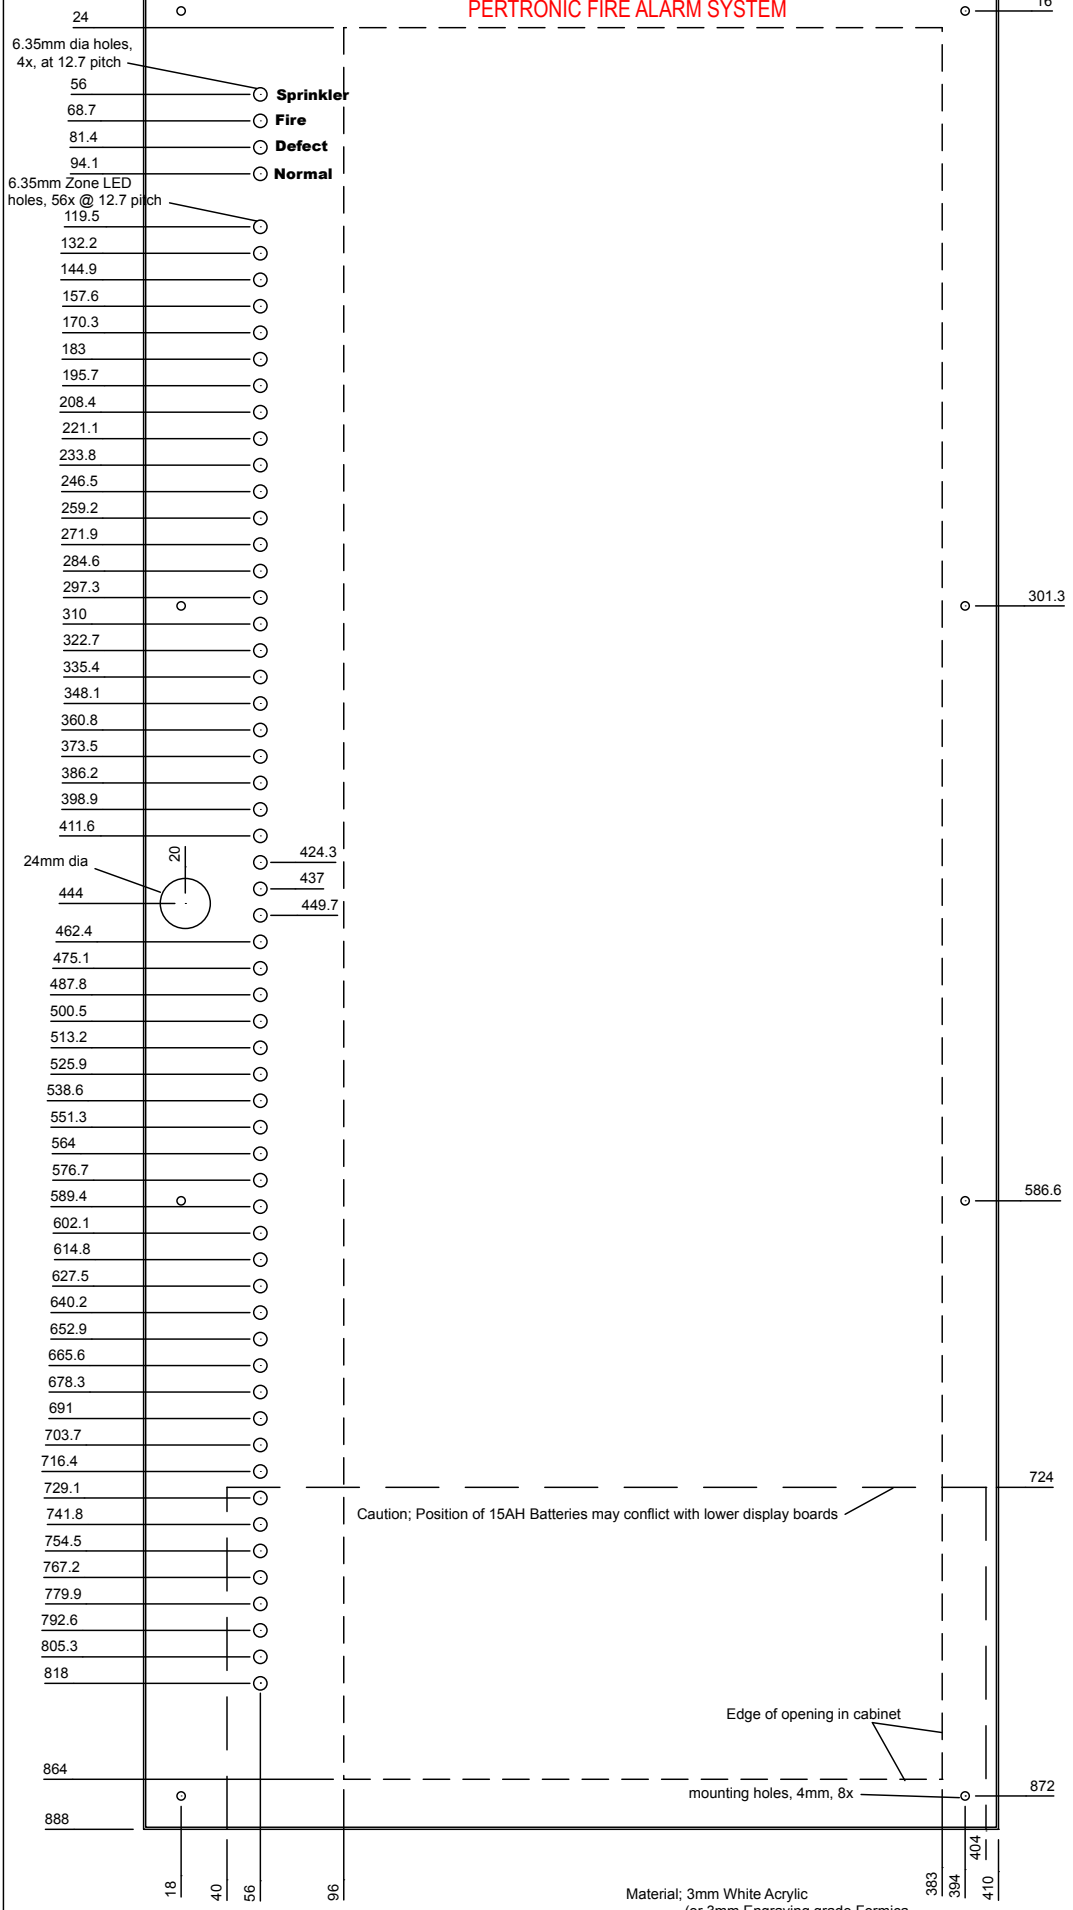

Front edges bevelled
1 X 1mm (formica only)

PERTRONIC FIRE ALARM SYSTEM

Index, Tall Cab.Front Serv, F16 (rout for F100,120)
 PI405, Issue 1, 21-07-05
 Pertronic Industries Ltd